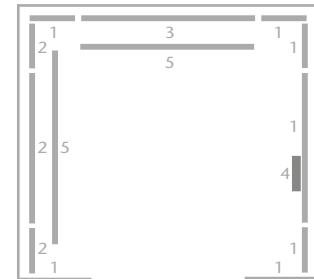

(not on front wall)

E721

MIDDAY

CEILING

Type: LF94M

Material: Asturias Satin (F) stainless steel

Light type: T5 fluorescent tubes

WALLS