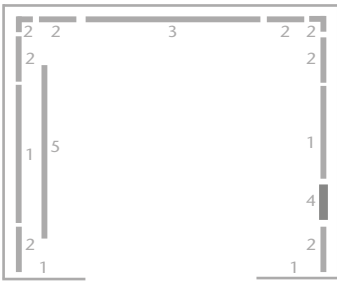

C9

AUTUMN COLOR COOL
0931