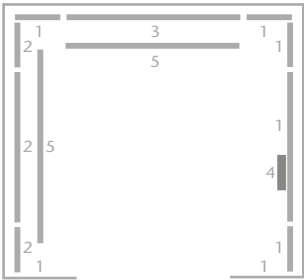

Color: Mist Green

HANDRAIL

5. HR41R stainless steel (F) rounded ends

SKIRTING

Asturias Satin (F) stainless steel
(not on front wall)

E731

TWILIGHT

CEILING