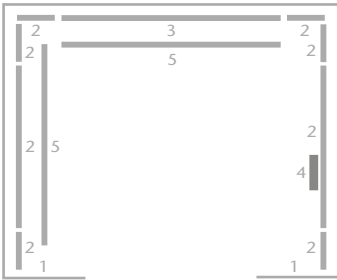

CEILING

Type: LF95

Materials: Alpina White (R8) coated metal
and Asturias Satin (F) stainless steel

Light type: T5 fluorescent tubes

WALLS

1. Asturias Satin (F) stainless steel
2. Lucido Snow (L72) laminate
3. Full height glass mirror