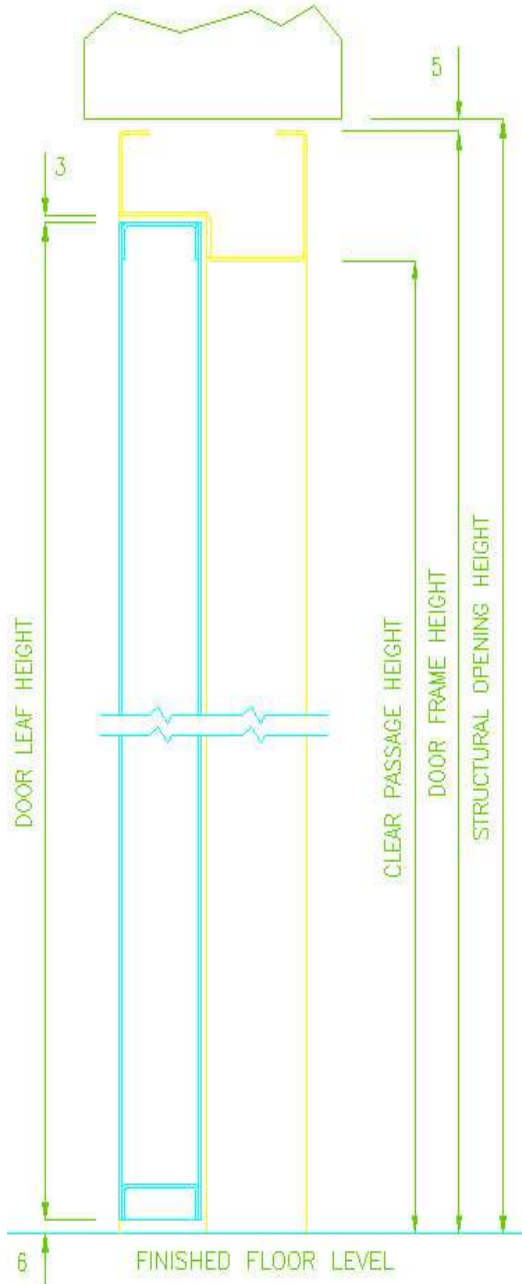

Standard Door Dimensions & Fixing

Vertical Section

Door Sizes & Rating

Rating (mins)	Type	Width	Height	Hinge
360	single	950	2260	3
360	single	1211	2500	4
360	single	1420	3000	5
240	double	1800	2260	6
240	double	2300	2500	8
240	double	2800	3000	10