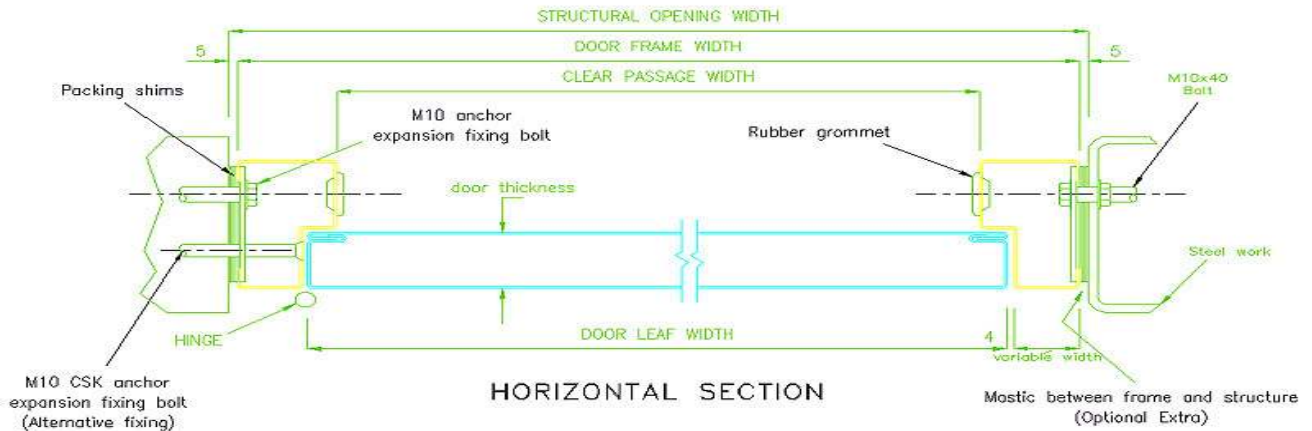

Standard Door Dimensions & Fixing

Vertical Section

Door Sizes & Rating

Rating (mins)	Type	Width	Height	Hinge
360	single	950	2260	3
360	single	1211	2500	4
360	single	1420	3000	5
240	double	1800	2260	6
240	double	2300	2500	8
240	double	2800	3000	10