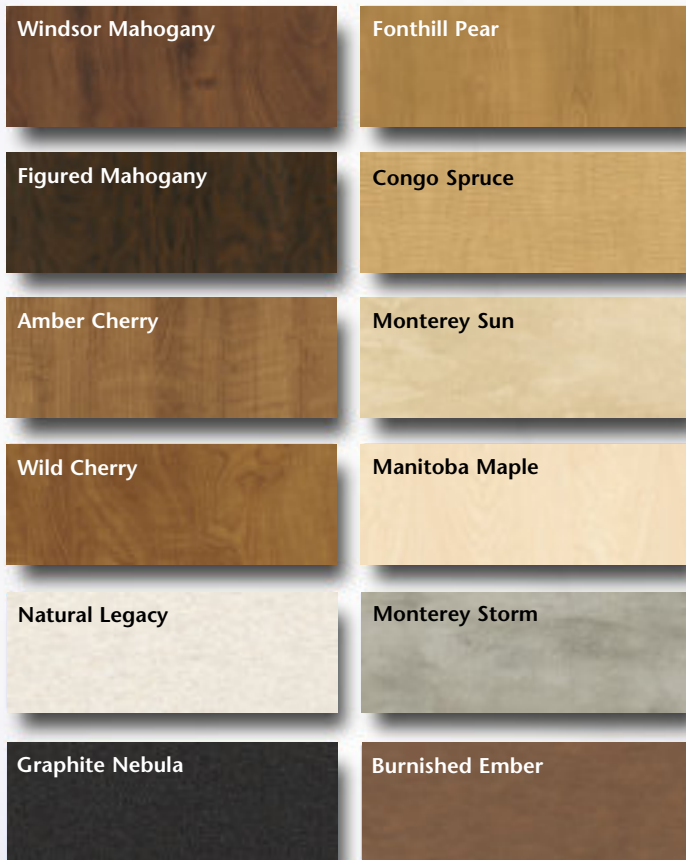

## Walls

Choose from a wide variety of high-quality interior materials. Multiple combinations of wall and ceiling materials are available, allowing you to virtually match any lobby design.

### Laminates

### Metal Finishes

Additional laminates and metal finishes are available.