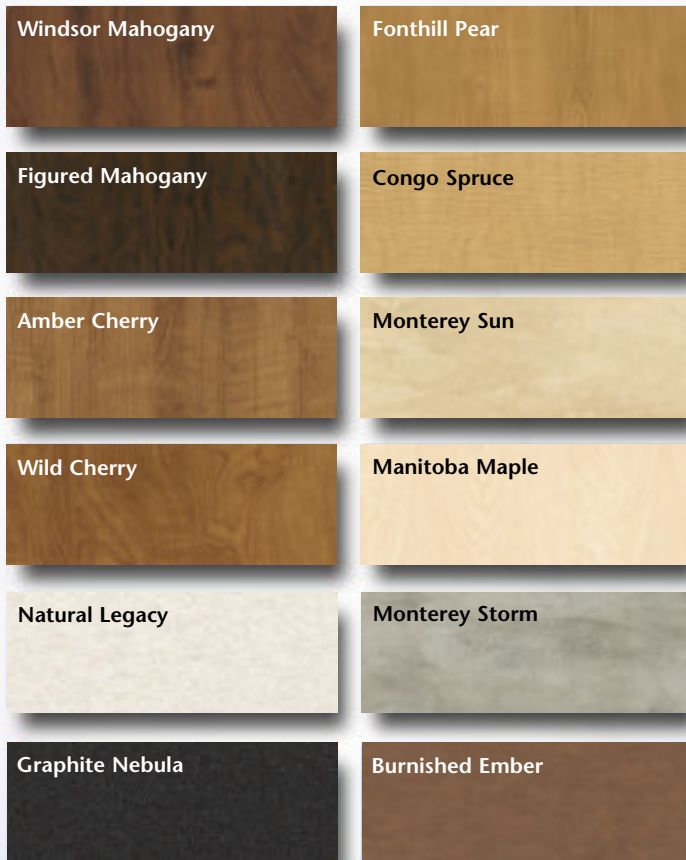

## Walls

Choose from a wide variety of high-quality interior materials. Multiple combinations of wall and ceiling materials are available, allowing you to virtually match any lobby design.

### Laminates

### Metal Finishes

Additional laminates and metal finishes are available.