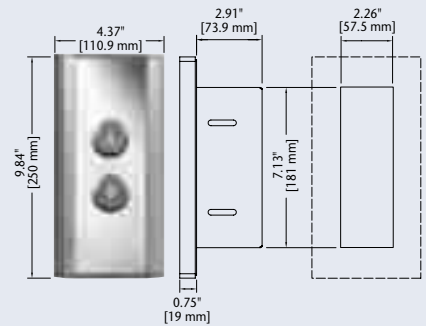

Hall Stations

Face Plate Material: Stainless steel or bronze
Face Plate Finish: Satin or mirrored
Shape: Rectangle
Displays: White or amber dot matrix
Buttons: Round with amber or white call acceptance light