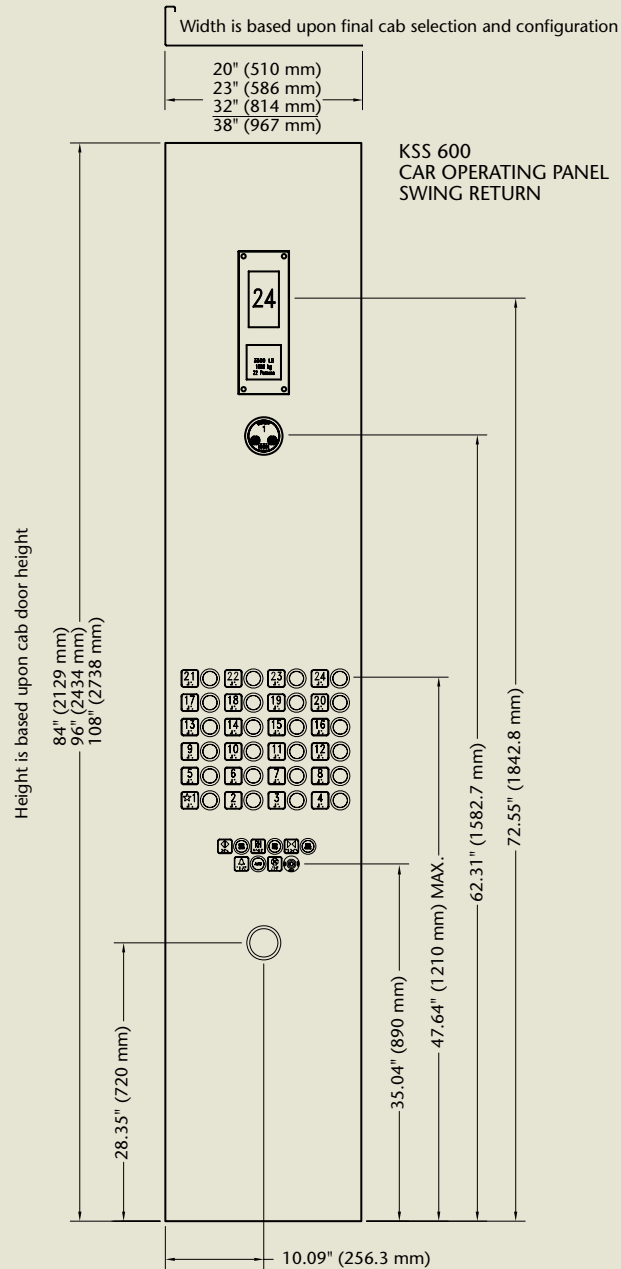

KSS 600

Hall Lanterns

Hall Stations

Face Plate Material: Stainless steel or bronze

Face Plate Finish: Satin or mirrored

Displays: White or amber dot matrix, or white LCD

Buttons: Round with amber or white call acceptance light

Mounting: Integral swing or surface mounted