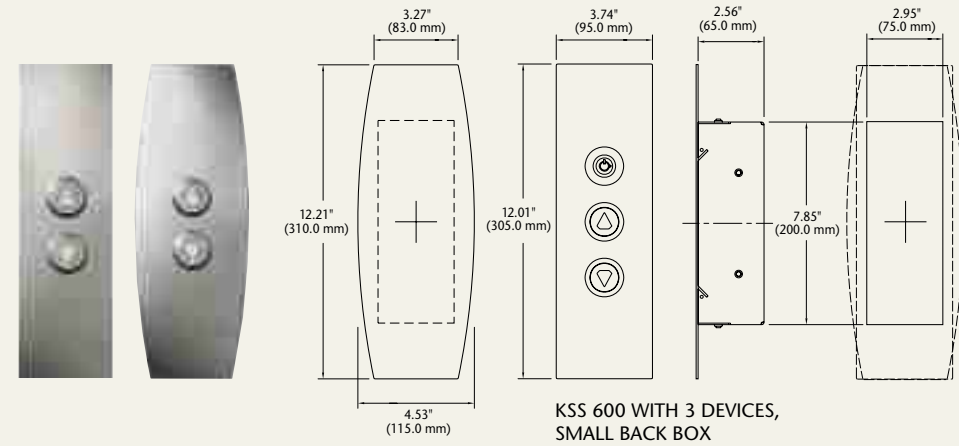

Hall Stations

Face Plate Material: Stainless steel or bronze

Face Plate Finish: Satin or mirrored

Displays: White or amber dot matrix, or white LCD

Buttons: Round with amber or white call acceptance light

Mounting: Integral swing or surface mounted