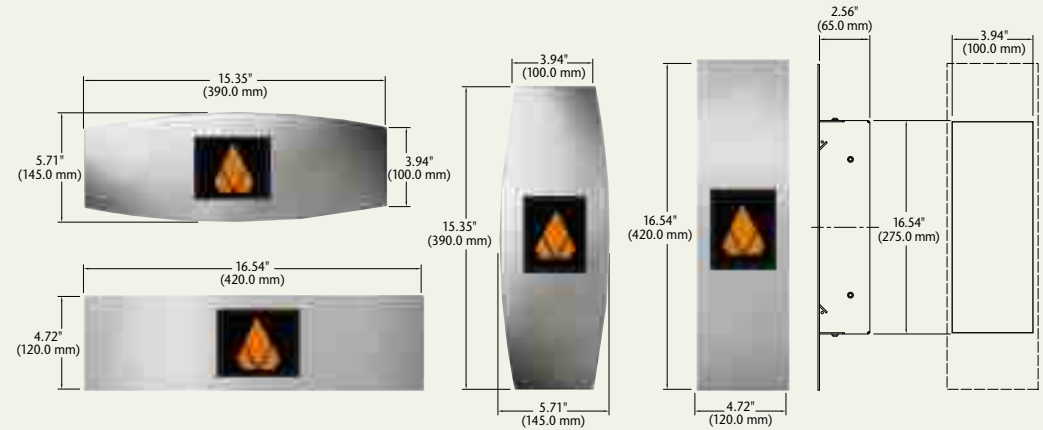

Hall Lanterns