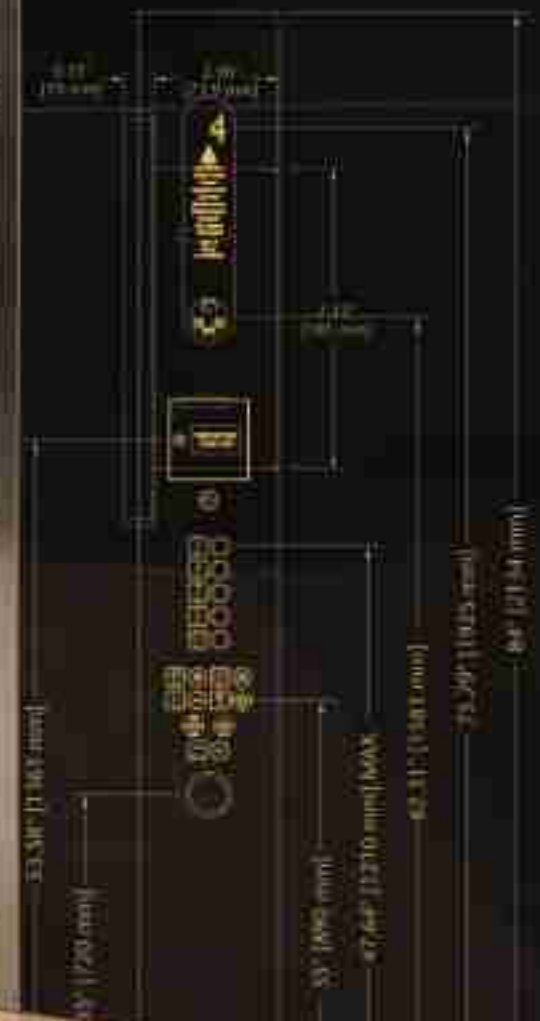

Dedicated to People Flow™

A STYLISH SIGNALIZATION SYSTEM FOR NEW AND EXISTING ELEVATORS