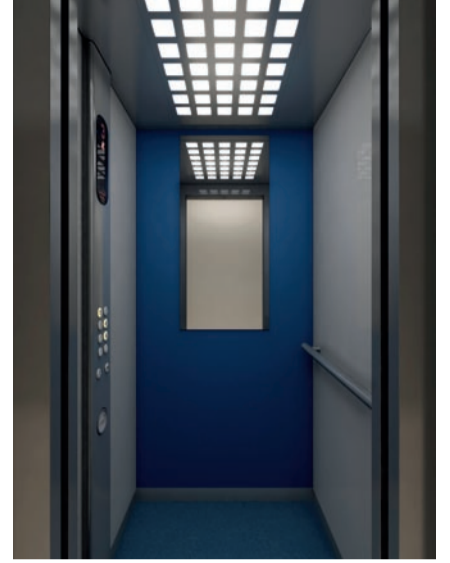

WINTER

Floor: Blue (778)
Back wall: Gentian Blue (0237)
Side walls: Metallic Grey (0263)