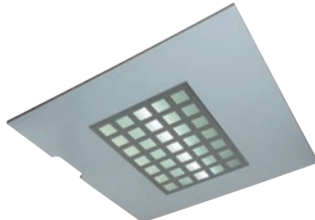

SPRING

SUMMER

AUTUMN

WINTER

DOORS

FLOORS

CEILING

Cube

WALLS

CAR OPERATING PANEL

MIRRORS

Frameless mirrors are glued to the back wall. Three sizes (small, medium and large) are available. Windows are also possible. Please consult your local KONE representative for more details.

HANDRAILS

Handrail material is stainless steel (HR41). Also available with rounded edges (HR41R).