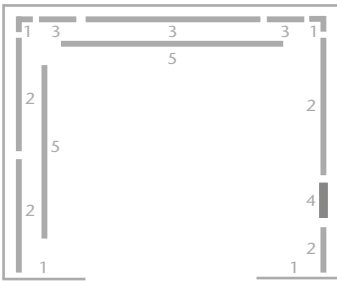

C7

AUTUMN SILVER SOUND
0731