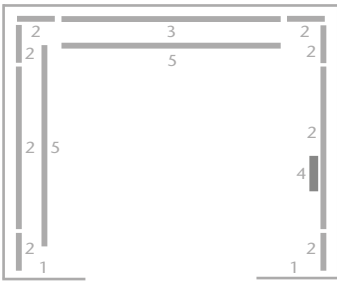

CEILING

Type: LF95

Materials: Alpina White (R8) coated metal
and Asturias Satin (F) stainless steel

Light type: T5 fluorescent tubes

WALLS

1. Asturias Satin (F) stainless steel
2. Lucido Snow (L72) laminate
3. Full height glass mirror