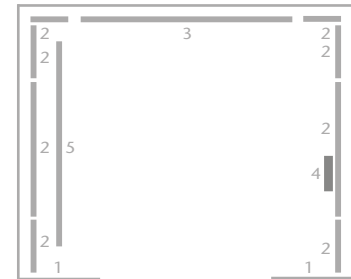

C5

WINTER SILVER SOUND
0541

CEILING

Type: LF98

Material: Asturias Satin (F) stainless steel

Light type: LED (rectangular)

WALLS

1. Asturias Satin (F) stainless steel

2. Portland Pearl (L18) laminate

3. Partial height glass mirror

FLOOR

Chicago Lead (VF2) vinyl

CAR OPERATING PANEL

4. KSS D20 partial height COP

Pattern: Raster

Color: Sapphire Blue

HANDRAIL

5. HR53 stainless steel (F) rounded ends

SKIRTING

Asturias Satin (F) stainless steel
(not on front wall)