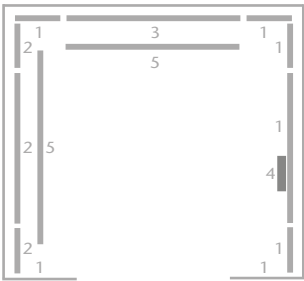

E711

SUNRISE