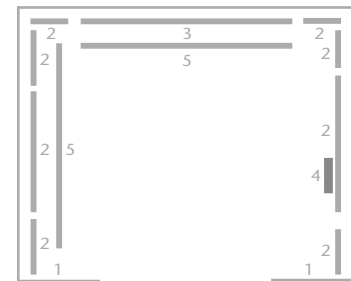

C5

SUMMER SILVER SOUND
0521_B

CEILING

Type: LF96

Material: Asturias Satin (F) stainless steel

Light type: T5 fluorescent tubes

WALLS

1. Asturias Satin (F) stainless steel

2. Lucido Snow (L72) laminate

3. Full height glass mirror

FLOOR

Philadelphia Copper (VF6) vinyl

CAR OPERATING PANEL

4. KSS D20 partial height COP

Pattern: Raster

Color: Anthracite Black

HANDRAIL

5. HR53 stainless steel (F) rounded ends

SKIRTING

Asturias Satin (F) stainless steel
(not on front wall)