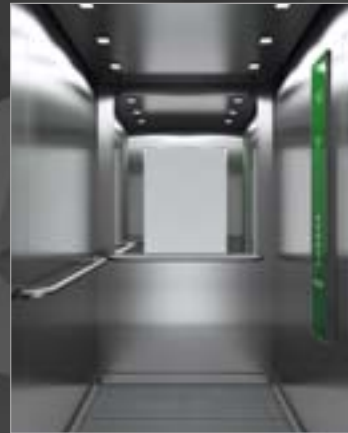

AUTUMN METALLIC MAGIC 0571