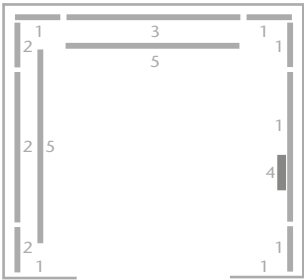

E731

TWILIGHT