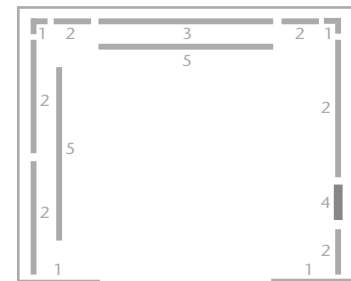

Solid color: Snow White

HANDRAIL

5. HR41R stainless steel (F) rounded ends

SKIRTING

Asturias Satin (F) stainless steel
(not on front wall)

C7

SUMMER SILVER SOUND
0721_A

CEILING