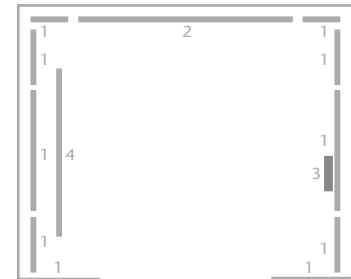

C5

WINTER METALLIC MAGIC
0581

CEILING

Type: LF98

Material: Asturias Satin (F) stainless steel

Light type: LED (rectangular)

WALLS

1. Asturias Satin (F) stainless steel

2. Partial height glass mirror

FLOOR

Philadelphia Zinc (VF5) vinyl

CAR OPERATING PANEL

3. KSS D20 partial height COP

Pattern: Raster

Color: Sapphire Blue

HANDRAIL

4. HR53 stainless steel (F) rounded ends

SKIRTING

Asturias Satin (F) stainless steel
(not on front wall)