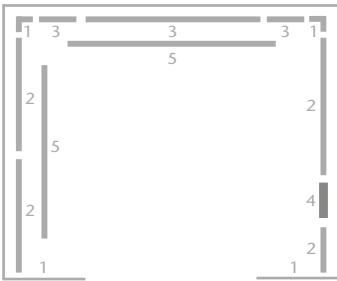

C7

SPRING SILVER SOUND
0711_A