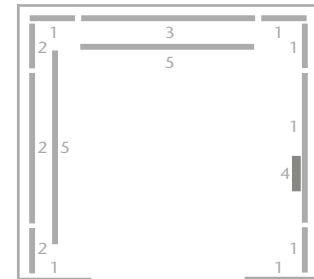

5. HR41R stainless steel (F) rounded ends

SKIRTING

Asturias Satin (F) stainless steel

(not on front wall)

E721

MIDDAY

CEILING

Type: LF94M