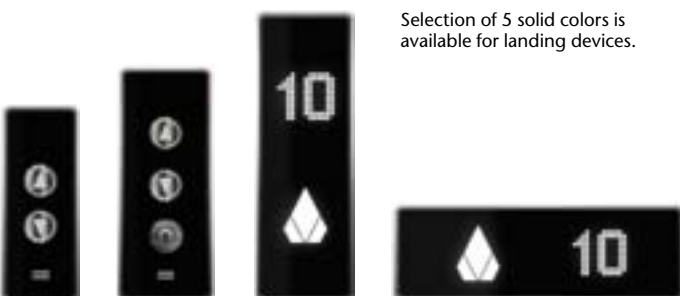

Selection of 5 solid colors is available for landing devices.

KSL D20 KSL D40 KSI D42 KSI D42

KSC D40 full height Car Operating Panel (COP)

Solid colors

Ivory Black

Horizon Blue Almond Green

Snow White Amber Red