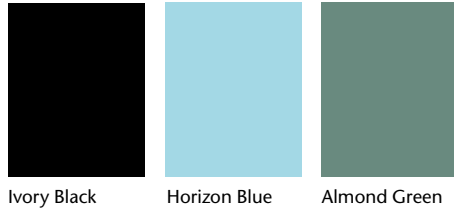

Displays:

KSC 970 – No display*
KSC 973 – Scrolling dot matrix*
KSC 977 – Full color LCD

KONE Design signalization KSS D20 and KSS D40

KSC D20 partial height Car Operating Panel (COP)

Solid colors

Snow White

Ivory Black Horizon Blue Almond Green

Amber Red Cherry Blossom

Raster pattern

Anthracite Black Sapphire Blue Evergreen Silver Grey

Mosaic pattern

Mist Green Sand Beige

Landing devices

KSH D20 Ivory Black Snow White Horizon Blue Amber Red Almond Green