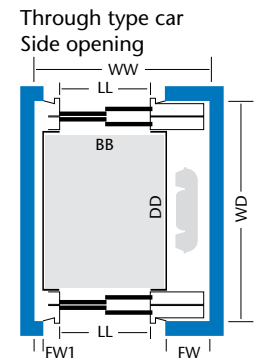

Narrow frame doors

Side opening

Speed (m/s)	Persons/ rated load (kg)	BB × DD (mm)	LL (mm)	FW1 (mm)	FW (mm)	WW × WD (mm)
1,0 - 1,6	6 / 450	1000 × 1200	800	150	450	1550 × 1810
1,0 - 1,6	6 / 450	1000 × 1200	900	150	450	1650 × 1810
1,0 - 1,6	6 / 480	950 × 1300	800	150	400	1500 × 1910
1,0 - 1,6	6 / 480	950 × 1300	900	150	450	1650 × 1910
1,0 - 1,6	6 / 480	1000 × 1250	800	150	450	1550 × 1860
1,0 - 1,6	6 / 480	1000 × 1250	900	150	450	1650 × 1860
1	8 / 630	1100 × 1400	800	150	550	1650 × 2010
1	8 / 630	1100 × 1400	900	150	450	1650 × 2010
1	12 / 900	1400 × 1500	900	150	750	1950 × 2110
1	13 / 1000	1100 × 2100	800	150	550	1650 × 2710
1	13 / 1000	1100 × 2100	900	150	450	1650 × 2710
1	15 / 1150	1200 × 2100	800	550	150	1750 × 2710
1	15 / 1150	1200 × 2100	900	450	150	1750 × 2710
1	15 / 1150	1200 × 2100	1000	500	150	1800 × 2710
1.6	13 / 1000	1100 × 2100	800	150	550	1650 × 2710
1.6	13 / 1000	1100 × 2100	900	150	450	1650 × 2710
1.6	15 / 1150	1200 × 2100	800	550	150	1750 × 2710
1.6	15 / 1150	1200 × 2100	900	450	150	1750 × 2710
1.6	15 / 1150	1200 × 2100	1000	500	150	1800 × 2710
2	13 / 1000	1100 × 2100	800	550	150	1650 × 2710
2	13 / 1000	1100 × 2100	900	450	150	1650 × 2710
2	15 / 1150	1200 × 2100	800	550	150	1750 × 2710
2	15 / 1150	1200 × 2100	900	450	150	1750 × 2710
2	15 / 1150	1200 × 2100	1000	500	150	1800 × 2710