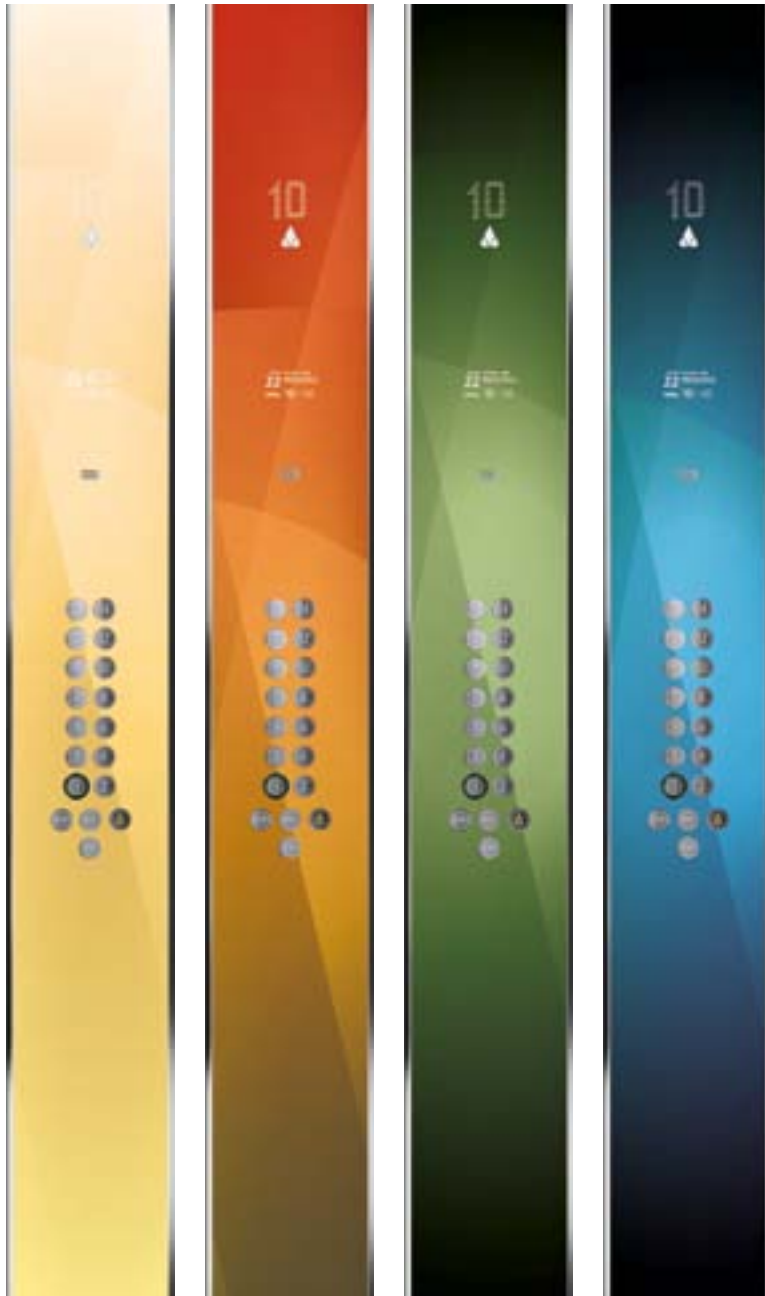

GLASS

Citrine Yellow
FG1021F/P

Agate
FG1022F/P

Malachine Green
FG1023F/P

Sapphire Blue
FG1024F/P