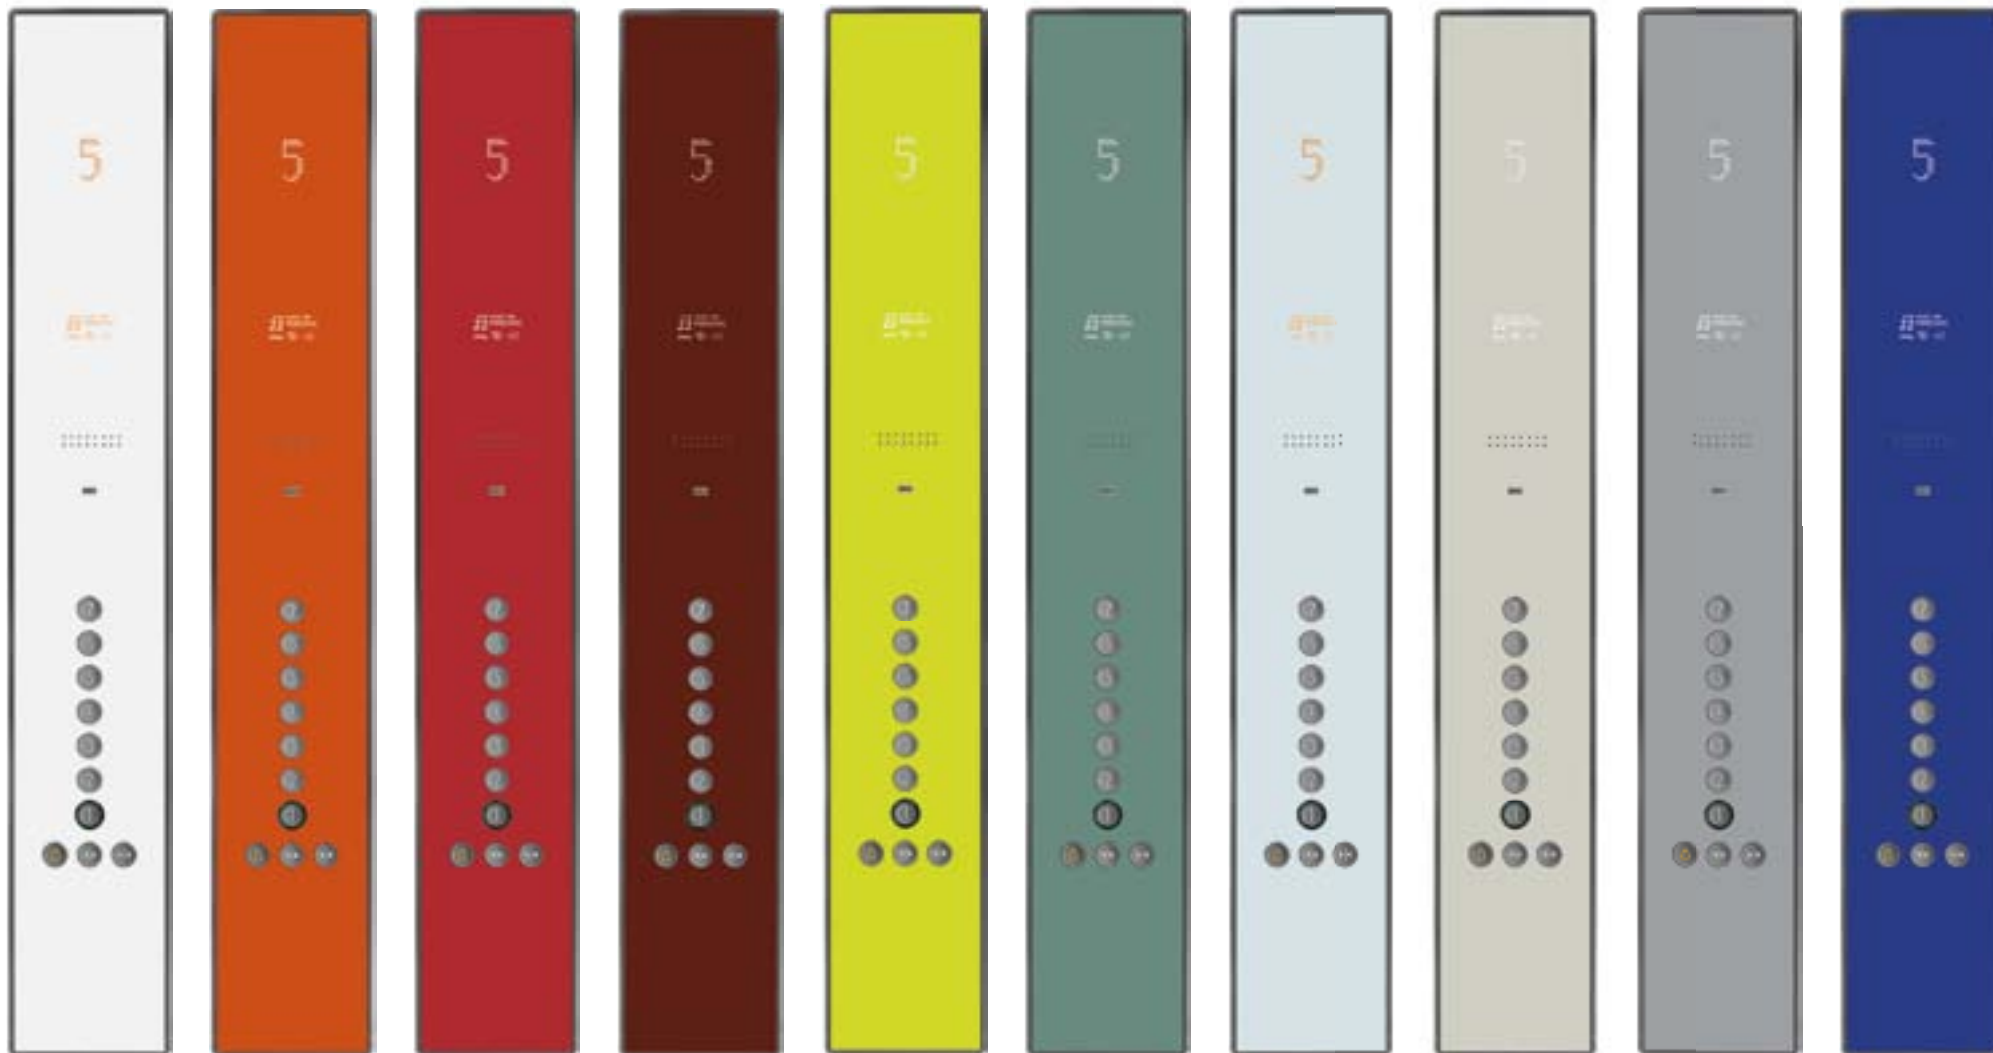

Dedicated to People Flow™

KSS D20 AND D40 SERIES CAR OPERATING PANELS

Faceplate graphics

SOLID

Snow White
FG1005F/P

Neon, Fiesta Red
FG1035F/P

Amber Red
FG1002F/P

Worn, Plum Red
FG1029F/P

Neon, Lime Green
FG1034F/P

Almond Green
FG1003F/P

Horizontal Blue
FG1001F/P

Worn, Cement Grey
FG1031F/P

Wash Grey
FG1043F/P

Satin Blue
FG1041F/P

Due to the limitations in printing technology and the fact that the graphics is printed to the back side of the polycarbonate face plate the perceived color of the real product may vary.

F/P:
P = Partial height KSS D20 car operating panel
F = Full height KSS D40 car operating panel

SOLID

Worn, Federal Blue
FG1030F/P

Ivory Black
FG1004F/P

HIGHLIGHT

Summer, Cherry Blossom
FG1012P

MOSAIC

Autumn, Mist Green
FG1011P

Summer, Sand Beige
FG1010P

F/P:
P = Partial height KSS D20 car operating panel
F = Full height KSS D40 car operating panel

RASTER

Spring,
Silver Grey
FG1006P

Autumn,
Evergreen
FG1008P

Winter,
Sapphire Blue
FG1009P