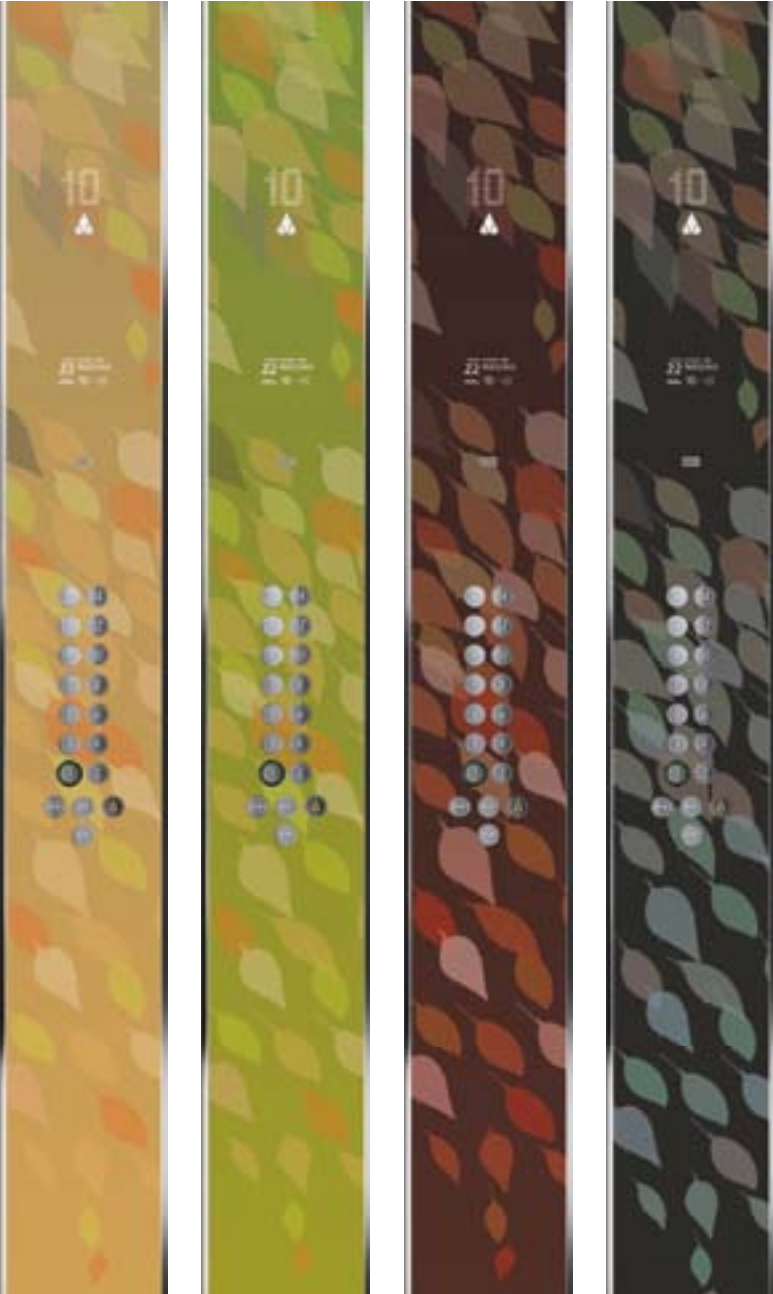

Dedicated to People Flow™

KSS D20 AND D40 SERIES CAR OPERATING PANELS

Faceplate graphics

SOLID

Snow White
FG1005F/P

Neon, Fiesta Red
FG1035F/P

Amber Red
FG1002F/P

Worn, Plum Red
FG1029F/P

Neon, Lime Green
FG1034F/P

Almond Green
FG1003F/P

Horizontal Blue
FG1001F/P

Worn, Cement Grey
FG1031F/P

Wash Grey
FG1043F/P

Satin Blue
FG1041F/P

Due to the limitations in printing technology and the fact that the graphics is printed to the back side of the polycarbonate face plate the perceived color of the real product may vary.

LIGHTS

Snow White
FG1025F/P

Fiesta Red
FG1027F/P

Fresh Green
FG1026F/P

Ivory Black
FG1028F/P

LEAVES

Flax Yellow
FG1037F

Fresh Green
FG1038F

Plum Red
FG1039F

Ebony Black
FG1040F

STONES

Sand Yellow
FG1017F/P

Sky Blue
FG1020F/P

Plum Red
FG1018F/P

Moss Green
FG1019F/P

Car operating panels (COP)